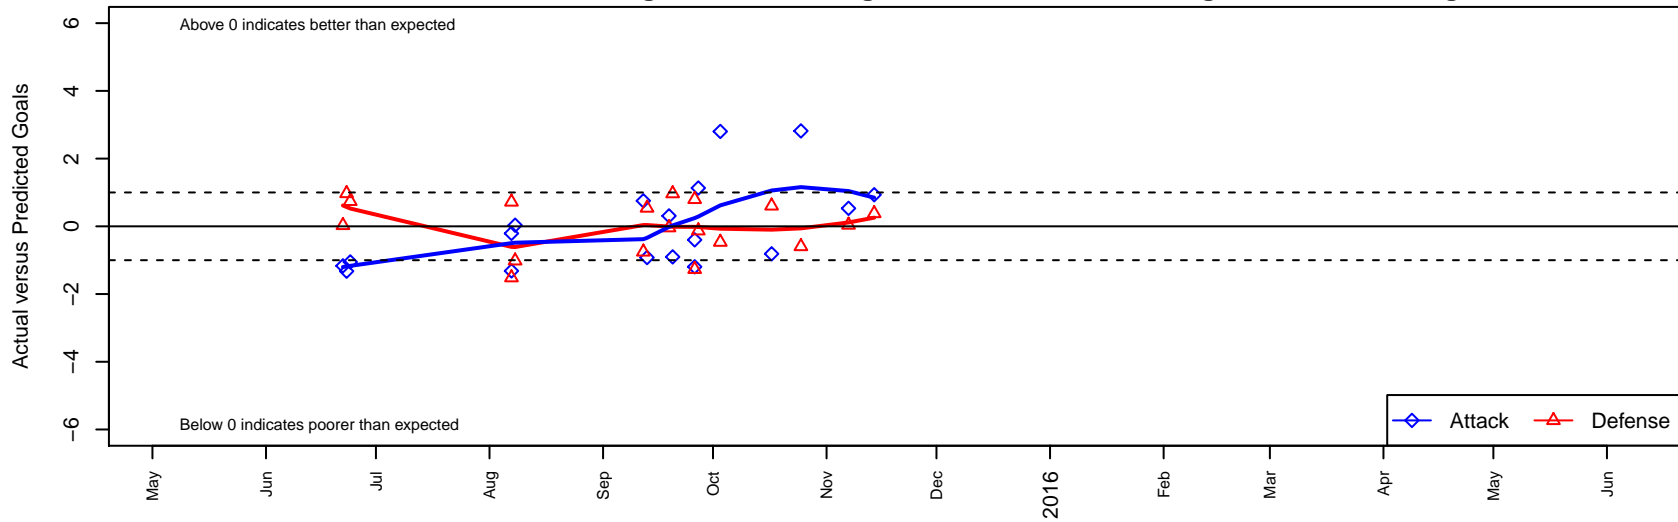

# El Camino Real Salinas Pumas B99

Salinas, CAN  
 B99 total strength=1829  
 attack=38.96 defense=32.03

alt names used:  
 EC Real Salinas Pumas (CA-N) (SC)  
 EC REAL SALINAS PUMAS 99B  
 EC REAL SALINAS PUMAS 99B (CAN)  
 EC REAL SALINAS PUMAS 99B (CAN)

Venues played:  
 2015 Far West Regionals U15  
 2015 Sporting Invitational U-16 PREMIER EVC  
 2015 FWRL CAN CRL U16  
 2015 Monarcas Champions Cup Super Group I

**El Camino Real Salinas Pumas B99**  
 Dots are actual minus expected GF (blue circles) and GA (red triangles).  
 Blue line is smoothed change in attack strength. Red is smoothed change in defense strength.

**attack and defense variance (black dot)  
relative to other teams  
and top 10 in region**

**attack and defense rating  
relative to others at age  
and all opponents in last 13 months**

**attack and defense rating  
relative to others at age  
and all opponents in last 13 months**

**Performance relative to 13 month average**

**Performance relative to 13 month average**

Distribution of opponents  
 Red = Lose zone, Blue = Win zone, Green = Even  
 Black line separates win/lose zones