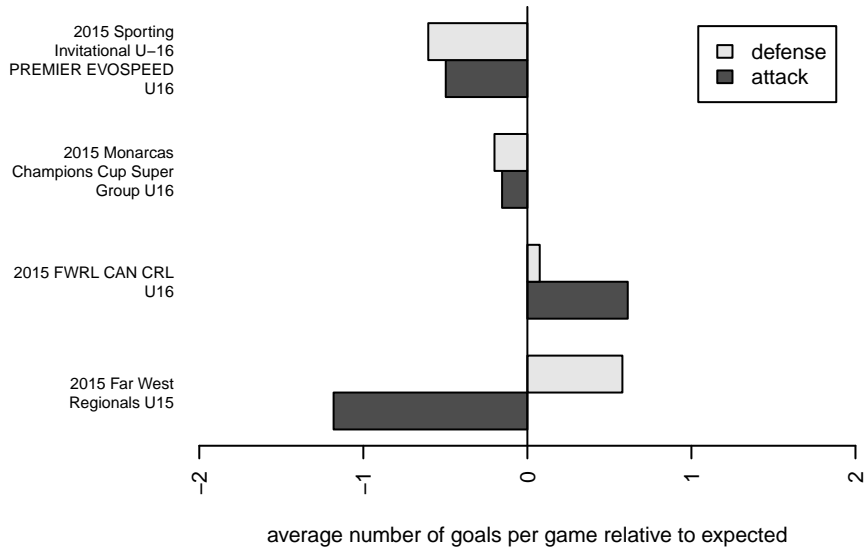

Venues played:  
 2015 Far West Regionals U15  
 2015 Sporting Invitational U-16 PREMIER EVC  
 2015 FWRL CAN CRL U16  
 2015 Monarcas Champions Cup Super Group I

**El Camino Real Salinas Pumas B99**  
 Dots are actual minus expected GF (blue circles) and GA (red triangles).  
 Blue line is smoothed change in attack strength. Red is smoothed change in defense strength.

**attack and defense variance (black dot)  
relative to other teams  
and top 10 in region**

**attack and defense rating  
relative to others at age  
and all opponents in last 13 months**

**attack and defense rating  
relative to others at age  
and all opponents in last 13 months**

**Performance relative to 13 month average**

**Performance relative to 13 month average**

Distribution of opponents  
 Red = Lose zone, Blue = Win zone, Green = Even  
 Black line separates win/lose zones