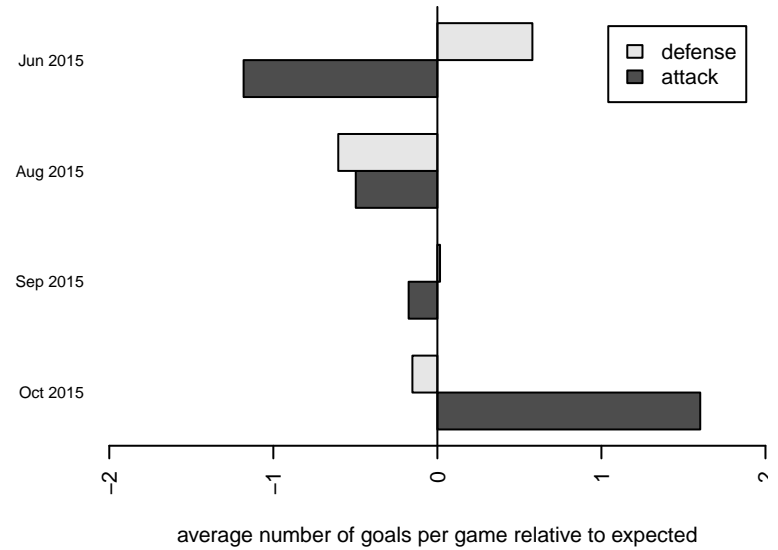

Venues played:  
 2015 Far West Regionals U15  
 2015 Sporting Invitational U-16 PREMIER EVC  
 2015 FWRL CAN CRL U16  
 2015 Monarcas Champions Cup Super Group I

**El Camino Real Salinas Pumas B99**  
 Dots are actual minus expected GF (blue circles) and GA (red triangles).  
 Blue line is smoothed change in attack strength. Red is smoothed change in defense strength.

**attack and defense variance (black dot)  
relative to other teams  
and top 10 in region**

**attack and defense rating  
relative to others at age  
and all opponents in last 13 months**

**attack and defense rating  
relative to others at age  
and all opponents in last 13 months**

**Performance relative to 13 month average**

**Performance relative to 13 month average**

Distribution of opponents  
 Red = Lose zone, Blue = Win zone, Green = Even  
 Black line separates win/lose zones